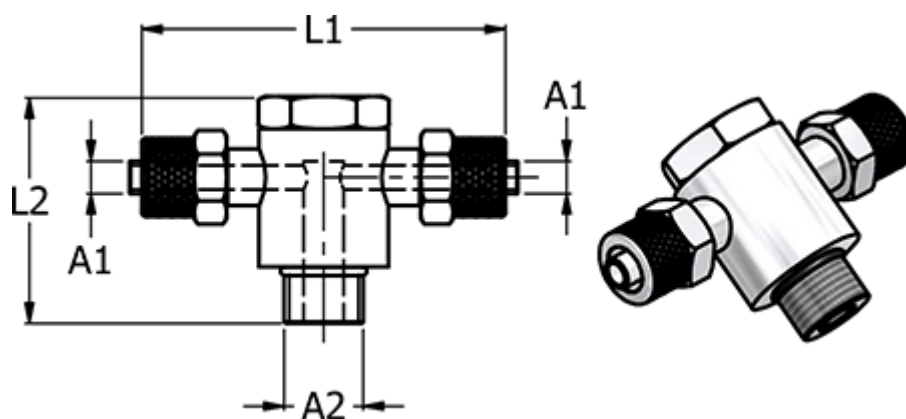

Article number: 586142055

Description: Push-on fitting 14.205-5, metal $\text{Ø}5/3\text{-M}5\text{-Ø}5/3$
Banjo Tee

Measures

Hose diameter A1	= 5/3
L1	= 33.0
L2	= 17.5
NV	= 8
Thread A2	= M5